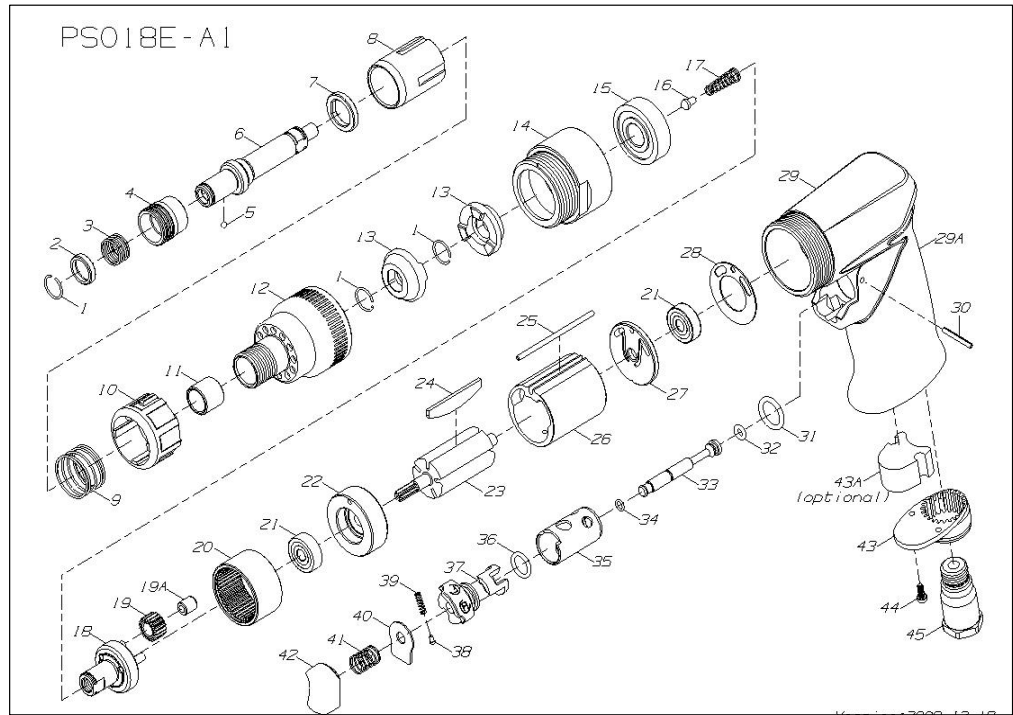

APP409 - Screwdriver (Prestige)

Ref	PCL part no	Description
9	APS409/SNG2	Spring
24	APS405/RBS	Rotor Blades (5)
28	APS409/GKT	Gasket